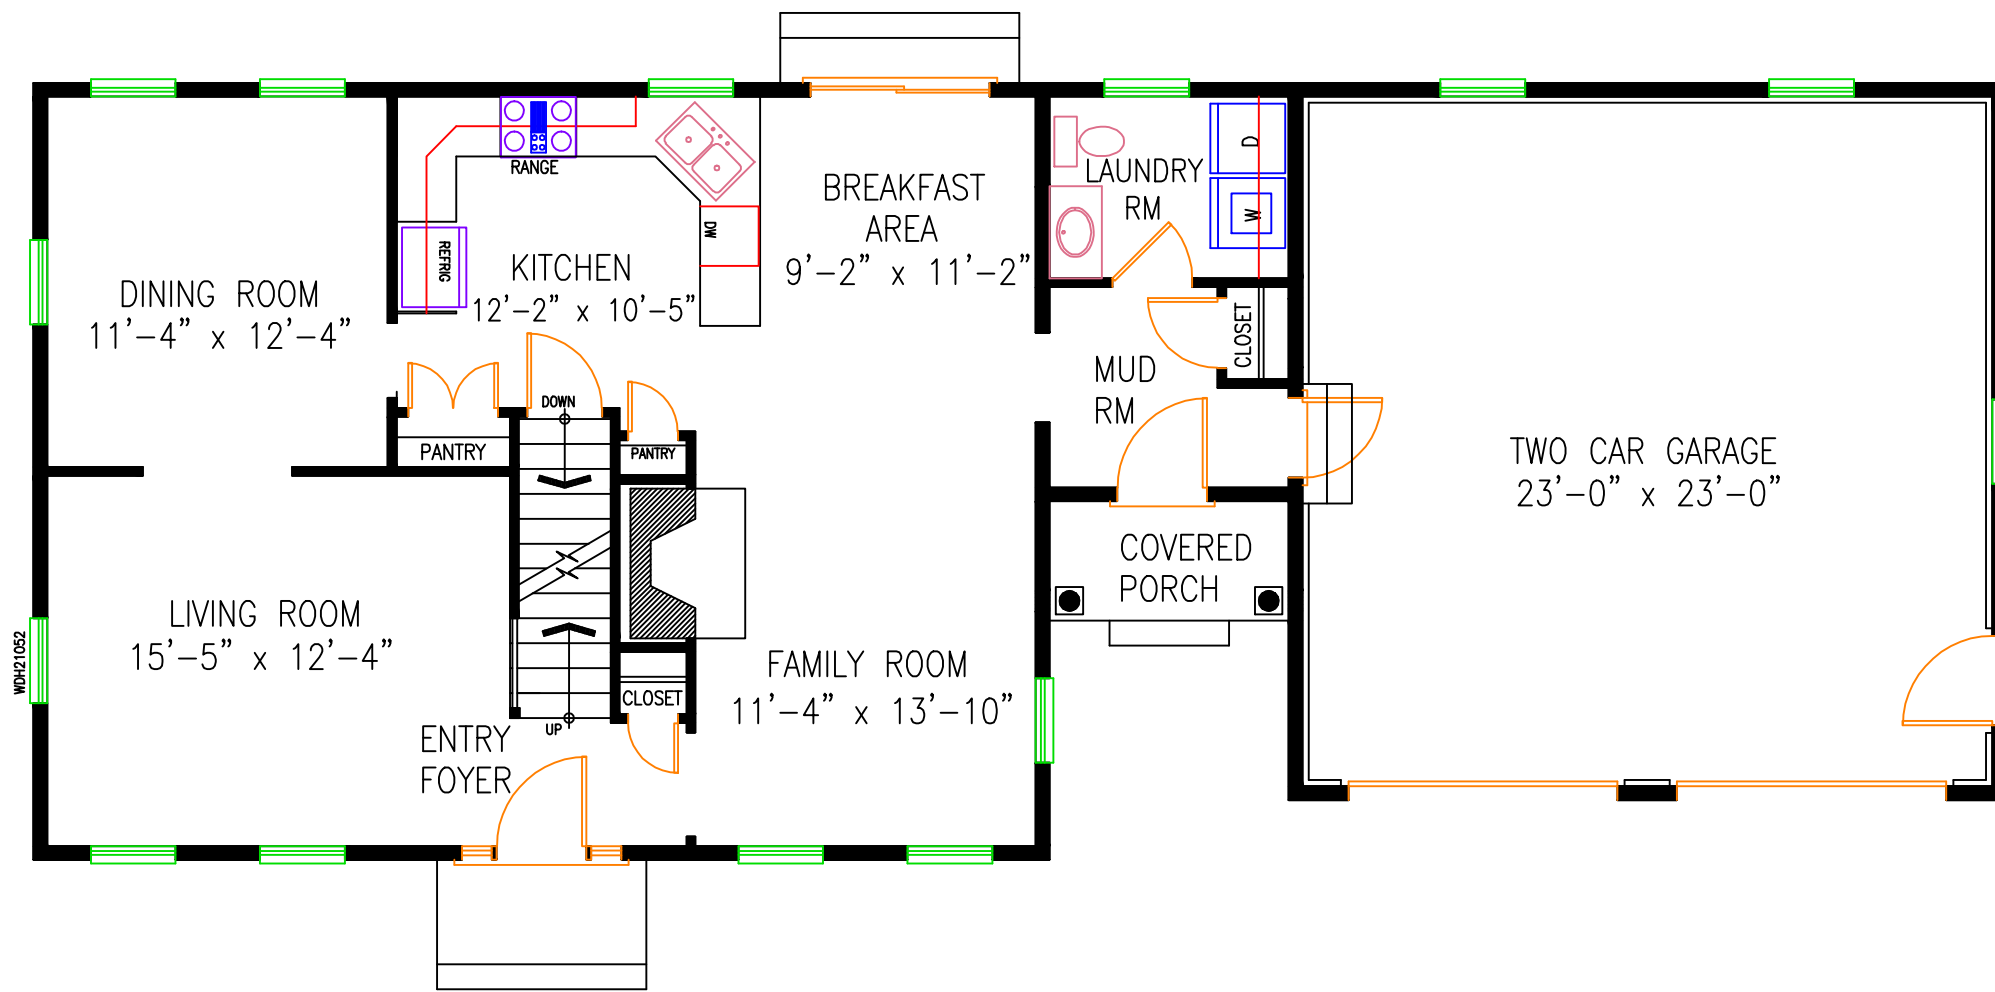

# 1765 GAMBREL

26' X 34' GAMBREL - 1765 SQ. FT.  
LIVING ROOM, DINING ROOM, KITCHEN, MUD ROOM  
FAMILY ROOM W/FIREPLACE, LAUNDRY ROOM  
2 CAR GARAGE, 3 BEDROOMS - 2 1/2 BATHS

FIRST FLOOR PLAN

SECOND FLOOR PLAN