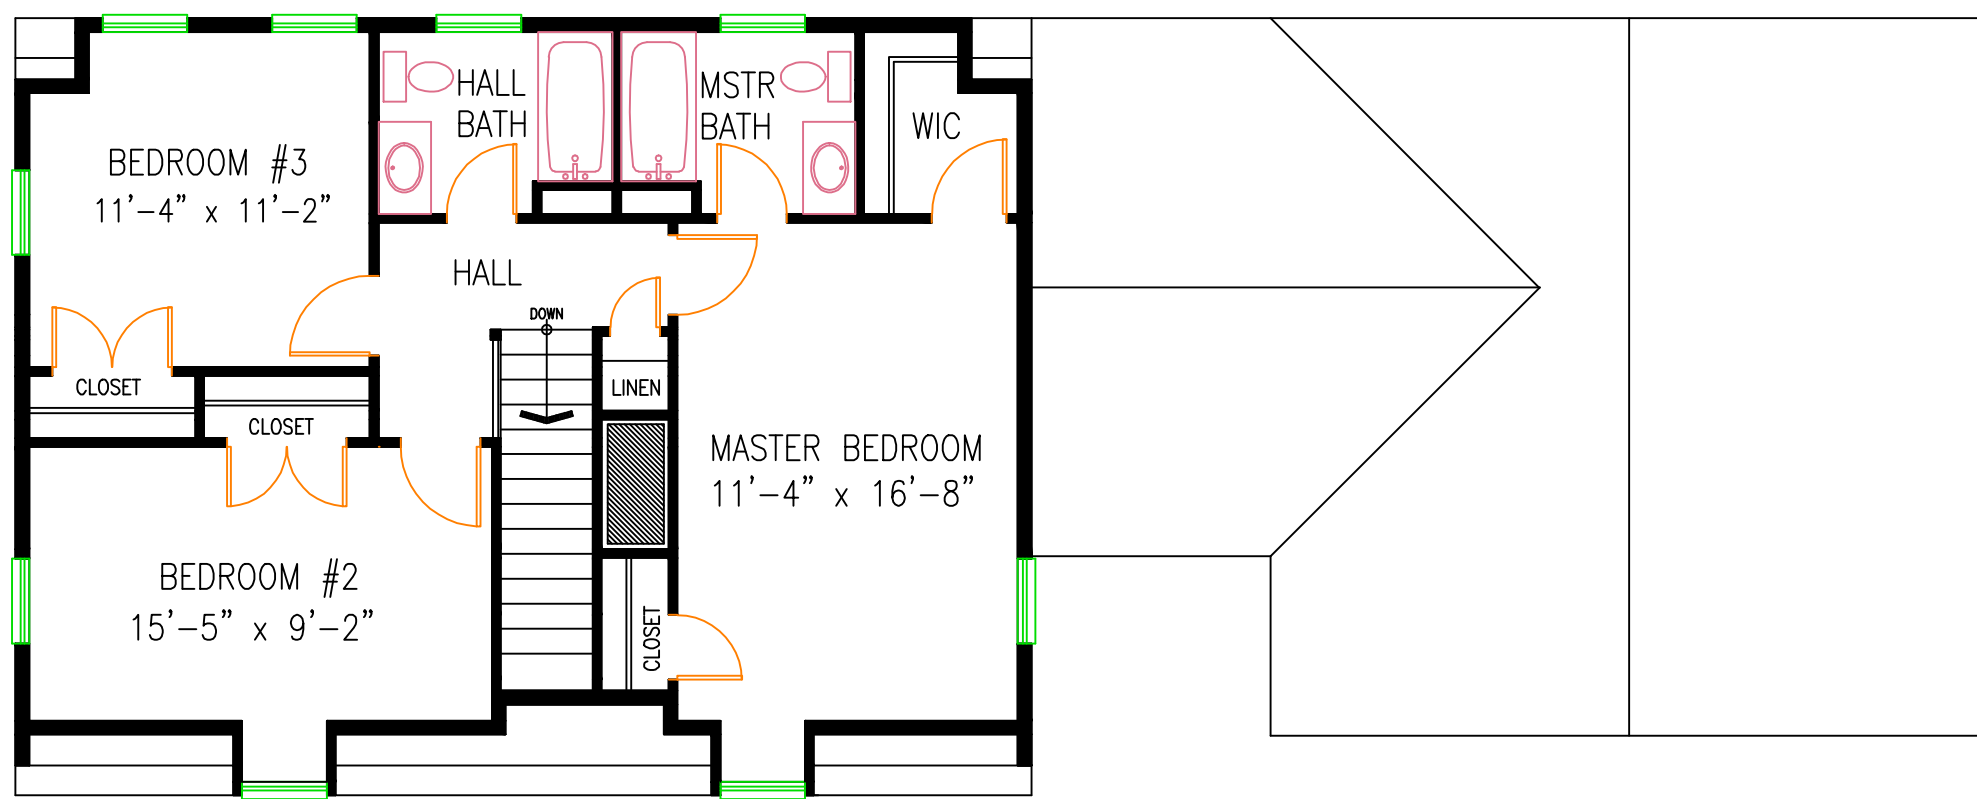

# 1765 GAMBREL

26' X 34' GAMBREL - 1765 SQ. FT.  
LIVING ROOM, DINING ROOM, KITCHEN, MUD ROOM  
FAMILY ROOM W/FIREPLACE, LAUNDRY ROOM  
2 CAR GARAGE, 3 BEDROOMS - 2 1/2 BATHS

FIRST FLOOR PLAN

SECOND FLOOR PLAN