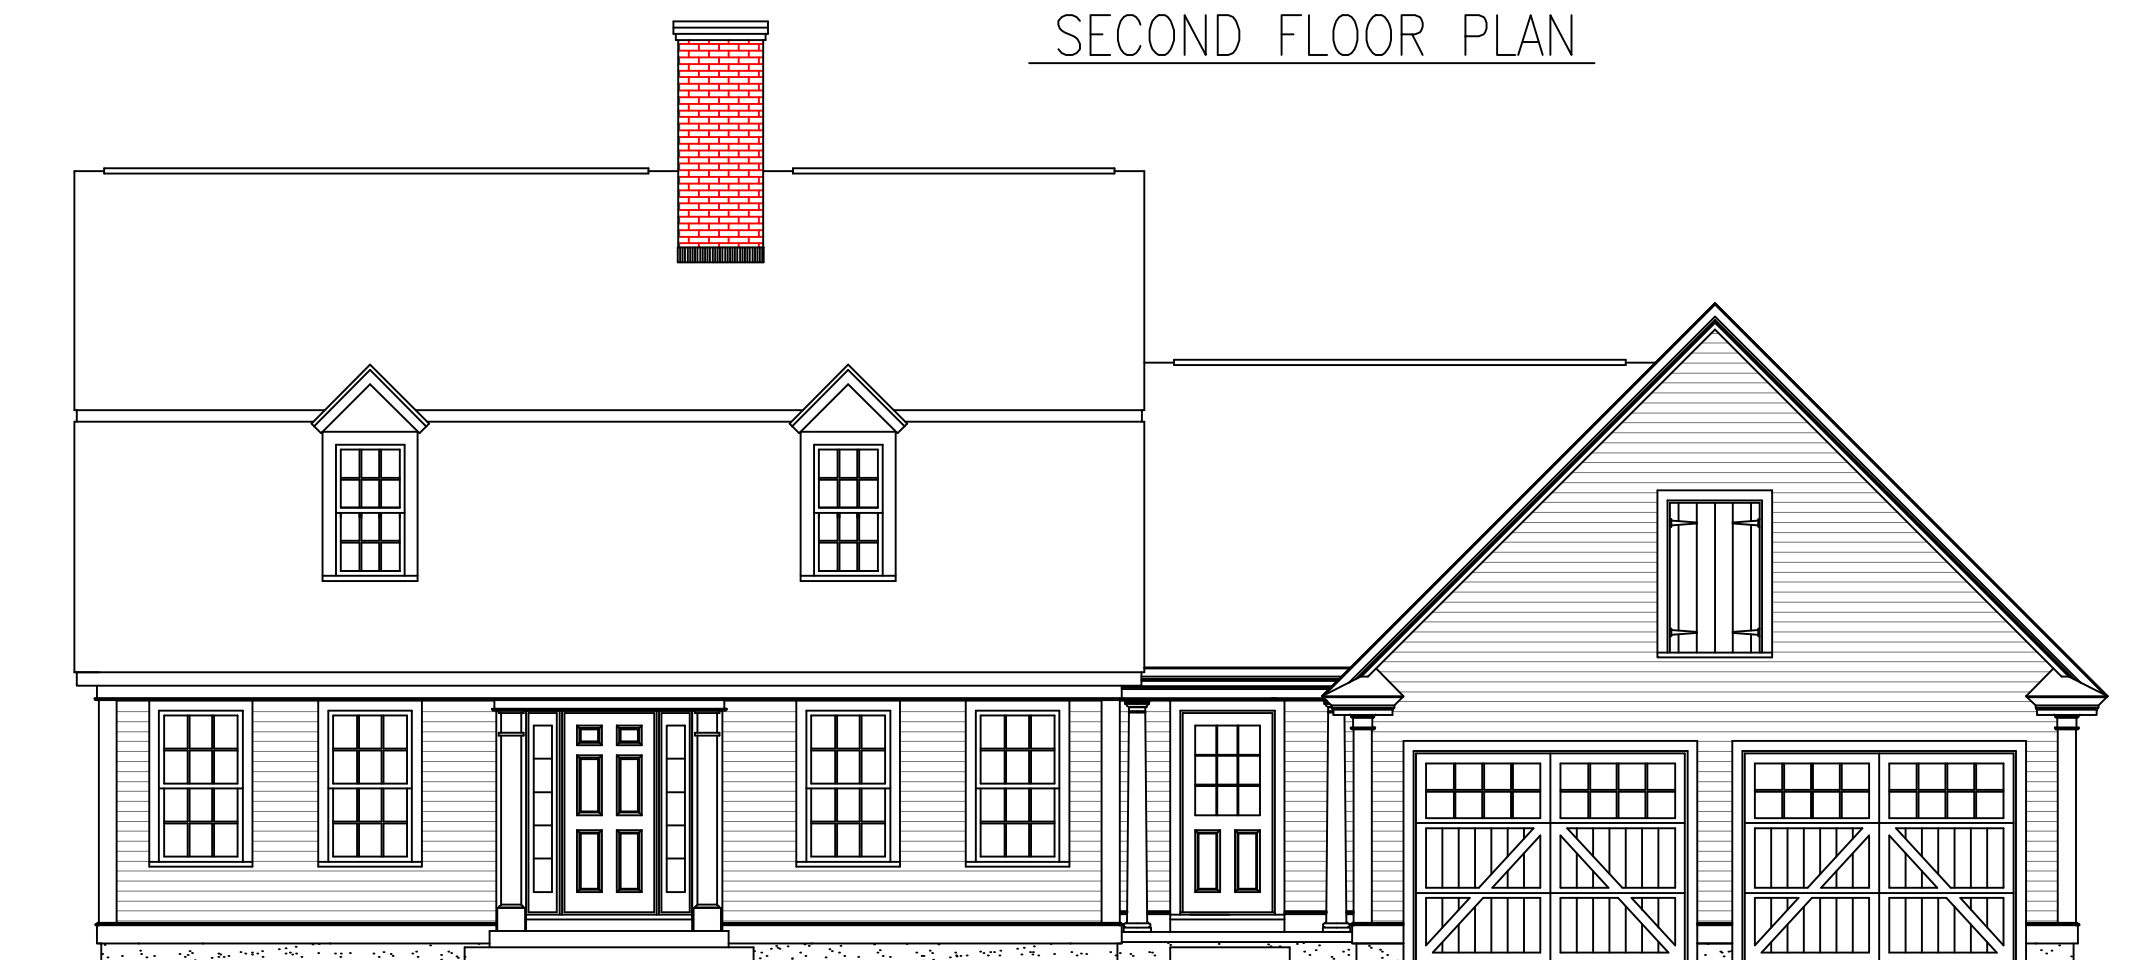

# 1765 GAMBREL

26' X 34' GAMBREL - 1765 SQ. FT.  
LIVING ROOM, DINING ROOM, KITCHEN, MUD ROOM  
FAMILY ROOM W/FIREPLACE, LAUNDRY ROOM  
2 CAR GARAGE, 3 BEDROOMS - 2 1/2 BATHS

FIRST FLOOR PLAN

SECOND FLOOR PLAN