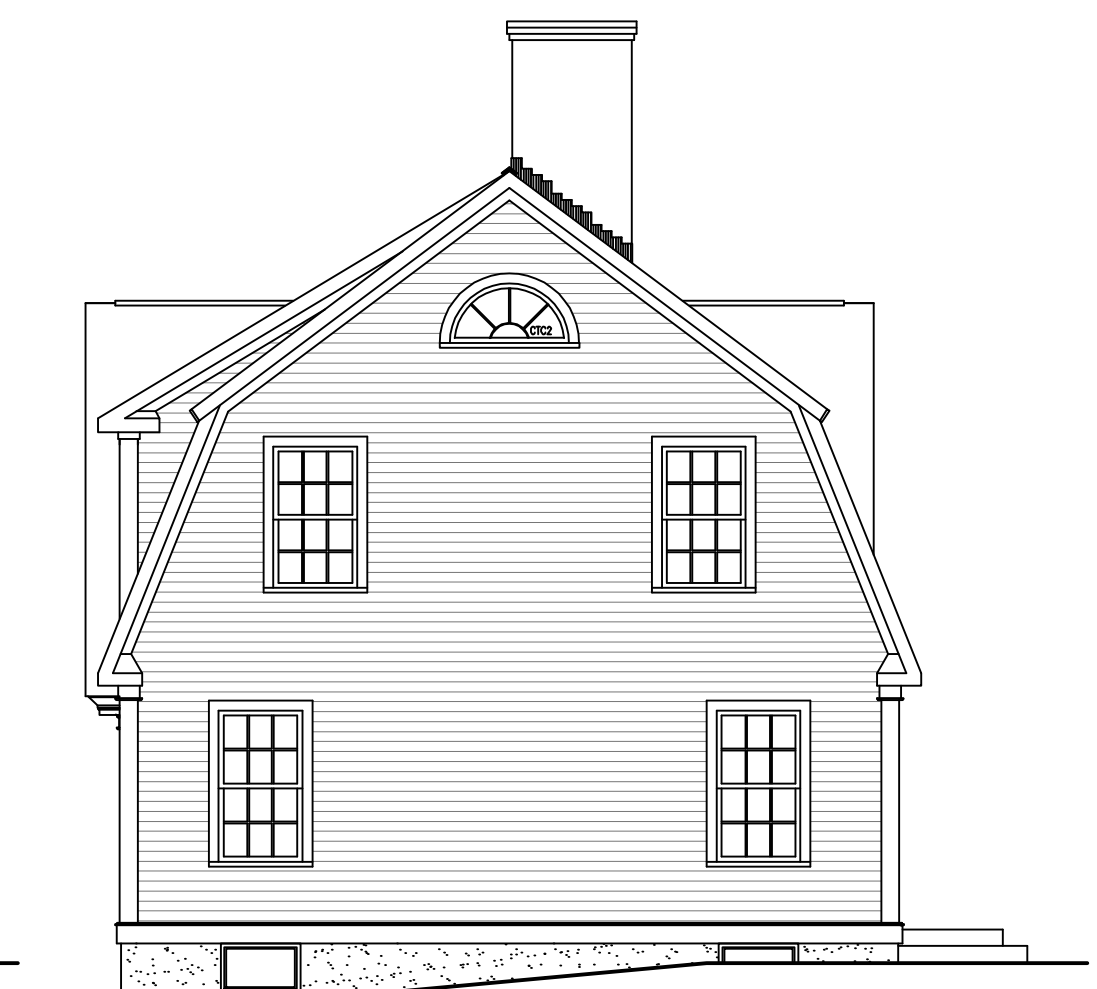

# 1765 GAMBREL

26' X 34' GAMBREL - 1765 SQ. FT.  
LIVING ROOM, DINING ROOM, KITCHEN, MUD ROOM  
FAMILY ROOM W/FIREPLACE, LAUNDRY ROOM  
2 CAR GARAGE, 3 BEDROOMS - 2 1/2 BATHS

FIRST FLOOR PLAN

SECOND FLOOR PLAN