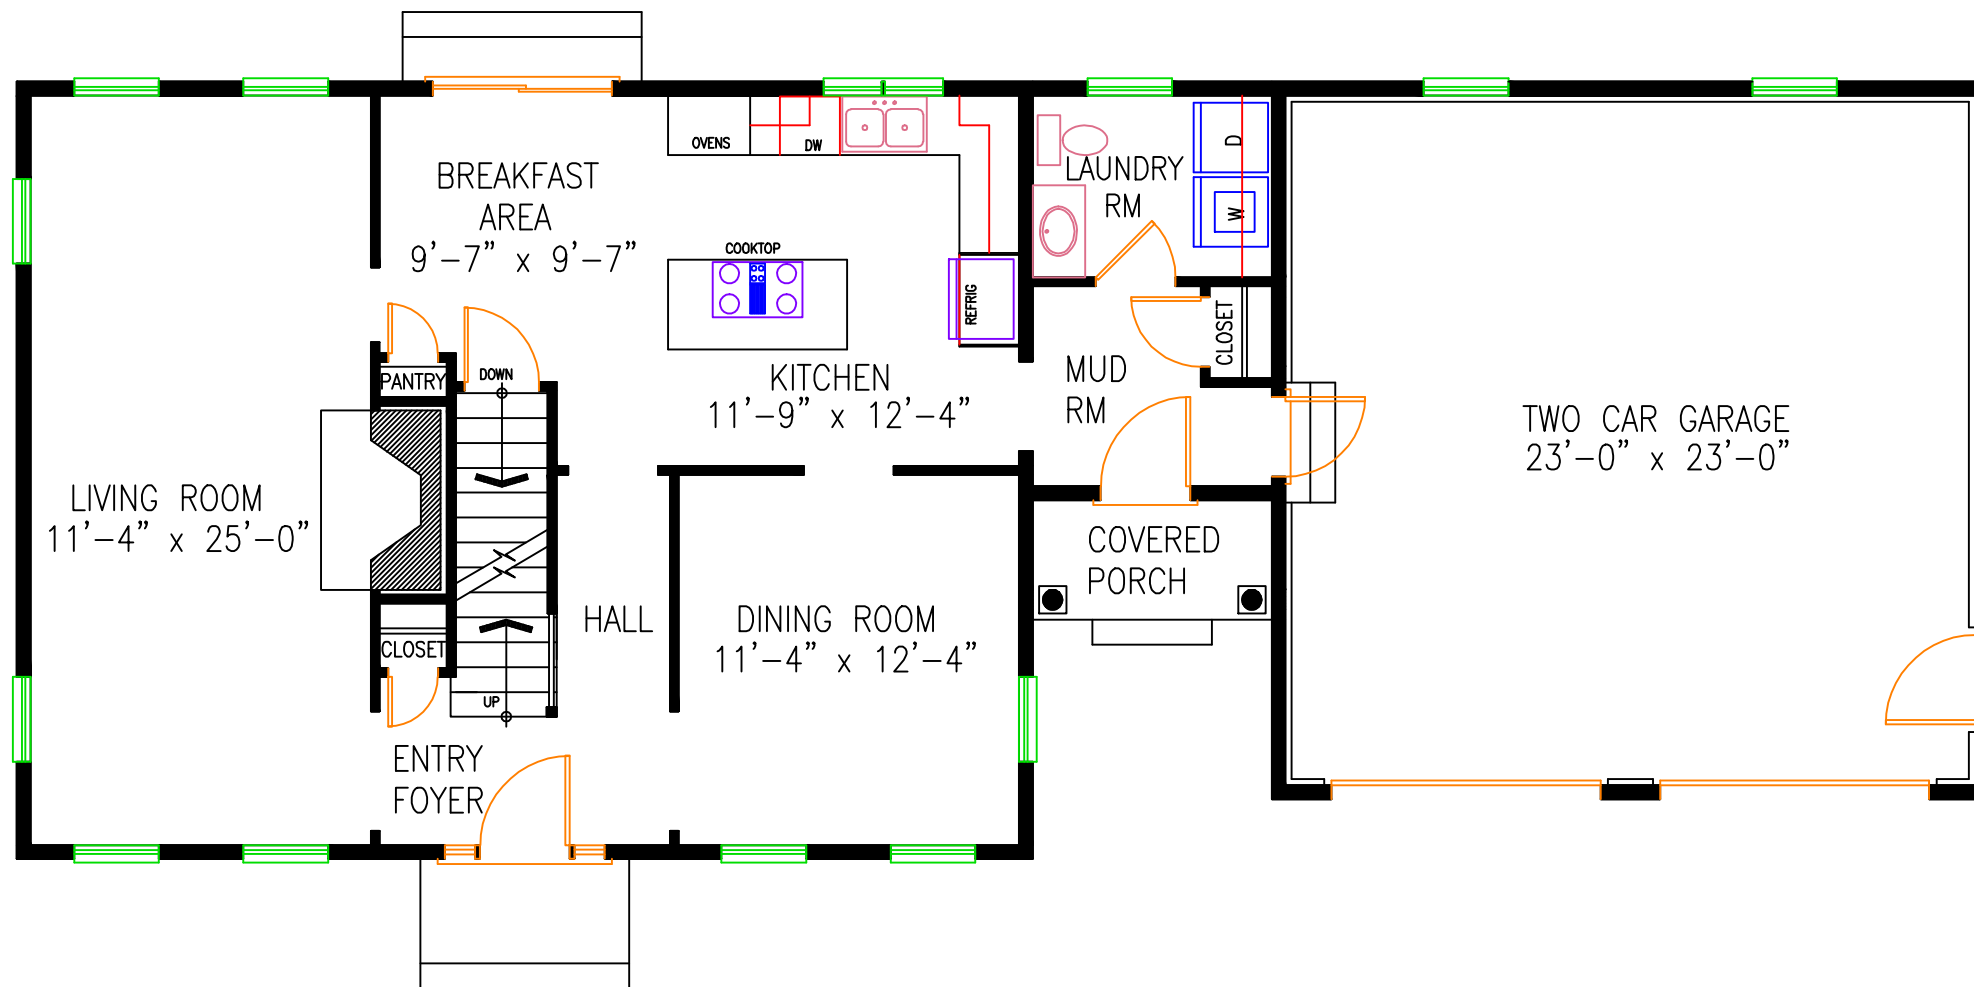

1897 GARRISON

26' X 34' GARRISON - 1897 SQ. FT.
LIVING ROOM W/FIREPLACE, DINING ROOM, KITCHEN
LAUNDRY ROOM, MUD ROOM, 2 CAR GARAGE
3 BEDROOMS - 2 1/2 BATHS

FRONT ELEVATION

LEFT SIDE ELEVATION

JEFFERSON MILL DESIGN CO.