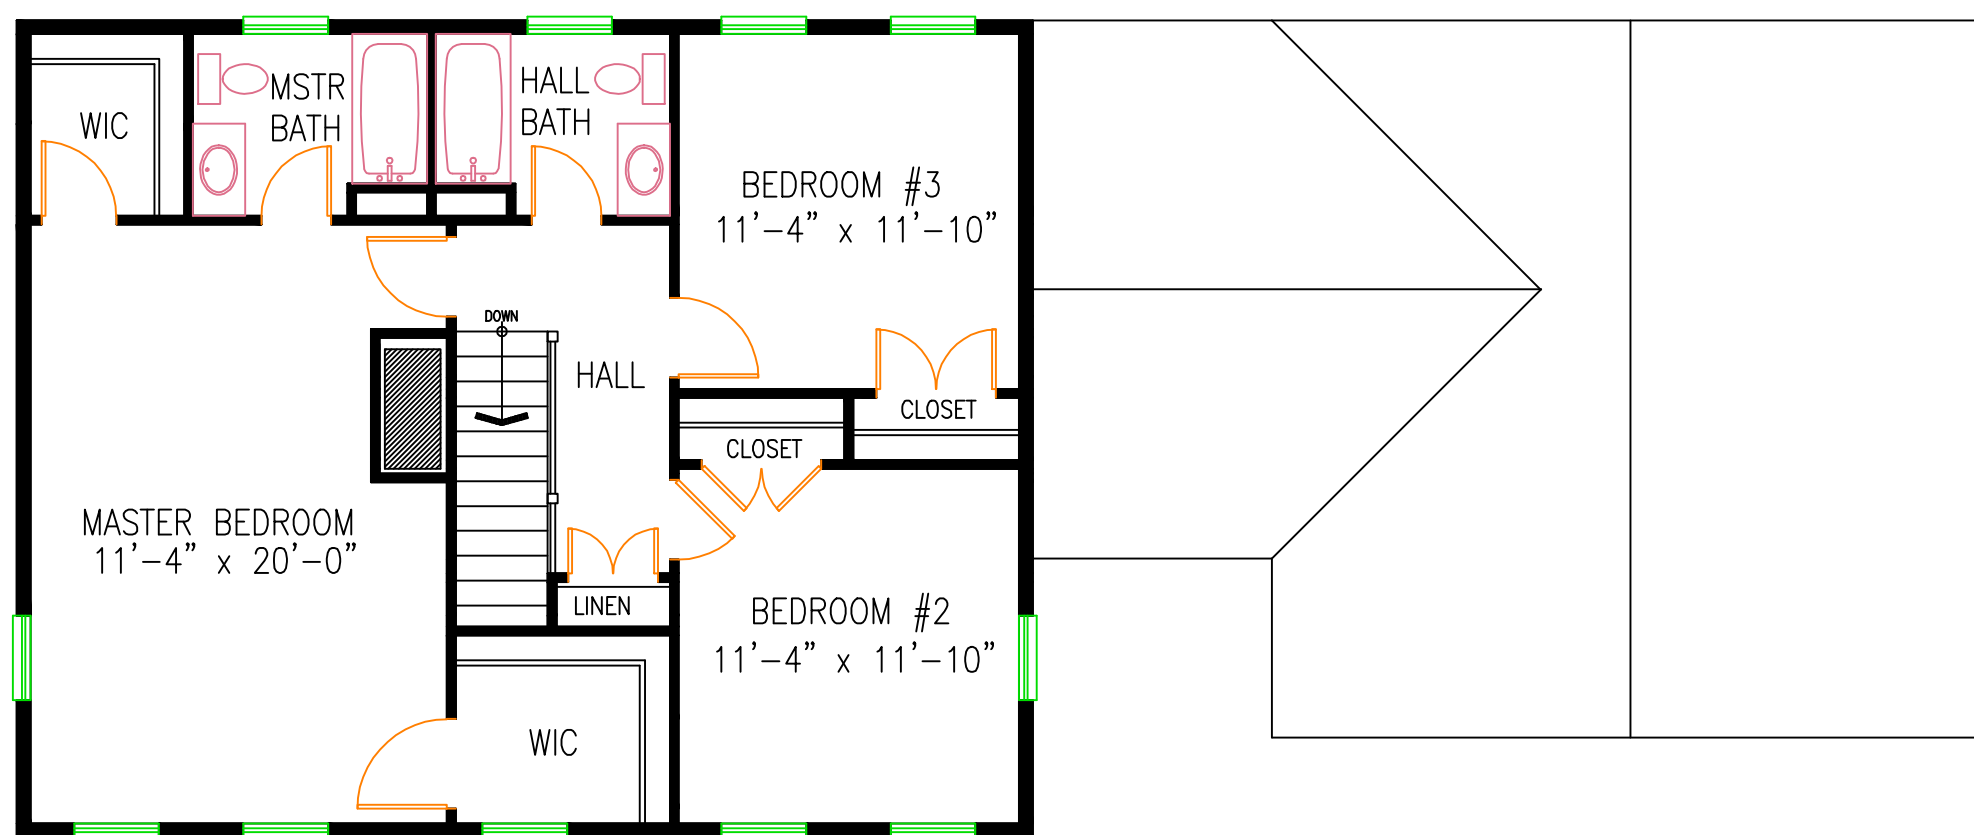

1897 GARRISON

26' X 34' GARRISON - 1897 SQ. FT.
LIVING ROOM W/FIREPLACE, DINING ROOM, KITCHEN
LAUNDRY ROOM, MUD ROOM, 2 CAR GARAGE
3 BEDROOMS - 2 1/2 BATHS

FRONT ELEVATION

LEFT SIDE ELEVATION

JEFFERSON MILL DESIGN CO.