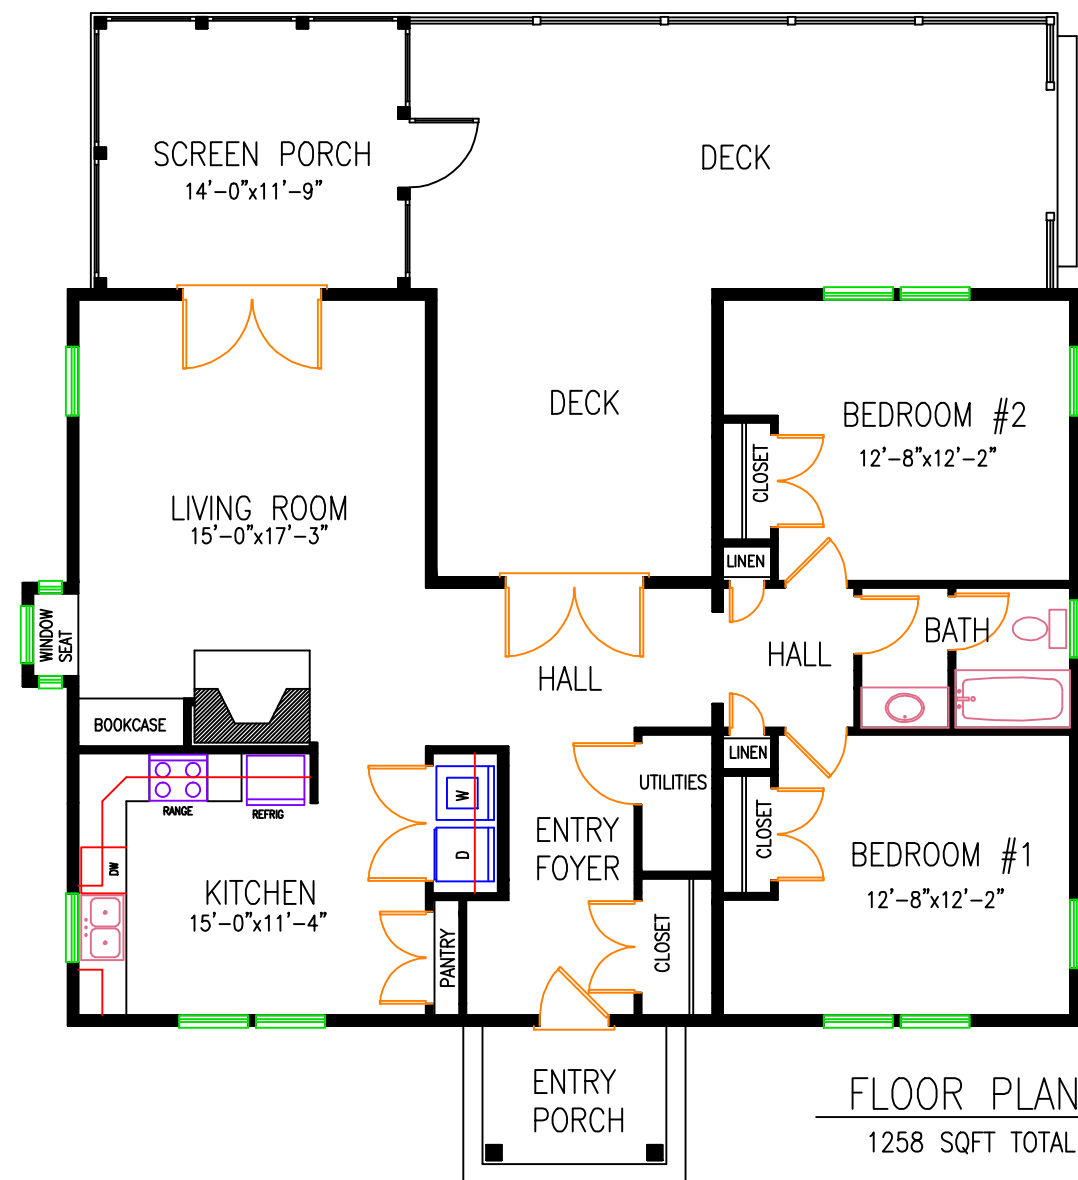

THE MAINE CAMP

44' X 32' - 1 STORY - 1258 SQ. FT.

LIVING ROOM W/FIREPLACE, EAT-IN KITCHEN, OPEN DECK
COVERED SCREENED PORCH, 2 BEDROOMS, 1 BATH

REAR ELEVATION

RIGHT SIDE ELEVATION

FRONT ELEVATION

LEFT SIDE ELEVATION