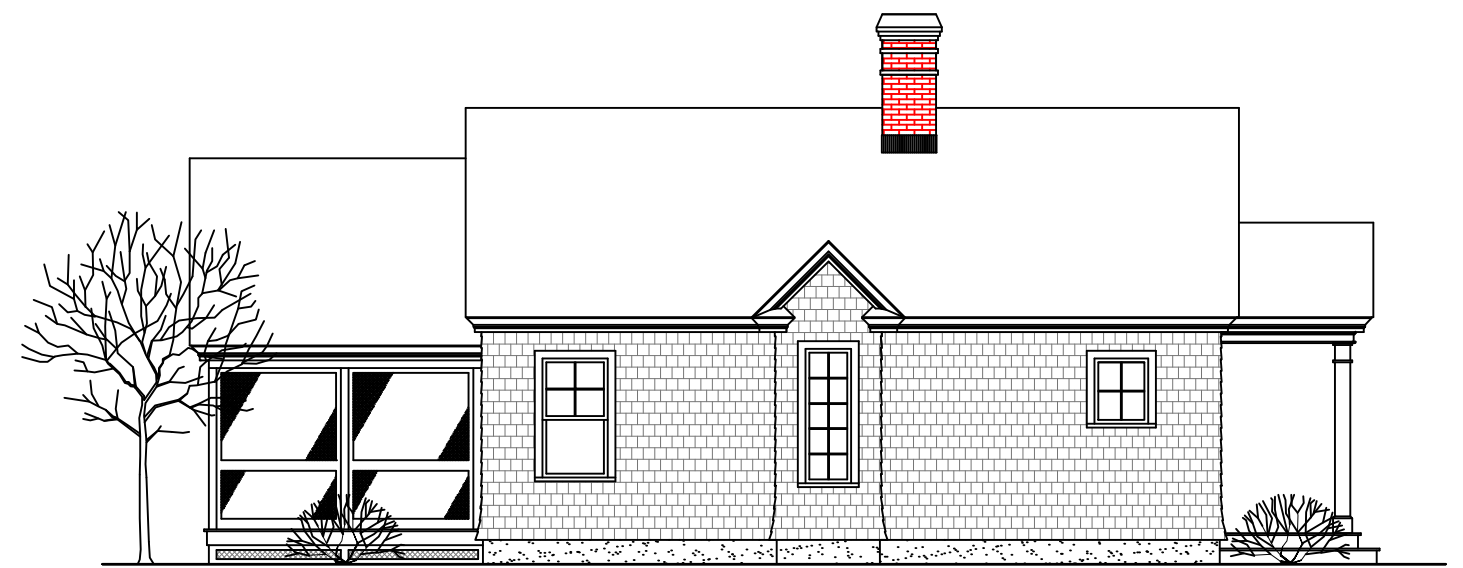

THE MAINE CAMP

44' X 32' - 1 STORY - 1258 SQ. FT.

LIVING ROOM W/FIREPLACE, EAT-IN KITCHEN, OPEN DECK
COVERED SCREENED PORCH, 2 BEDROOMS, 1 BATH

REAR ELEVATION

RIGHT SIDE ELEVATION

FRONT ELEVATION

LEFT SIDE ELEVATION