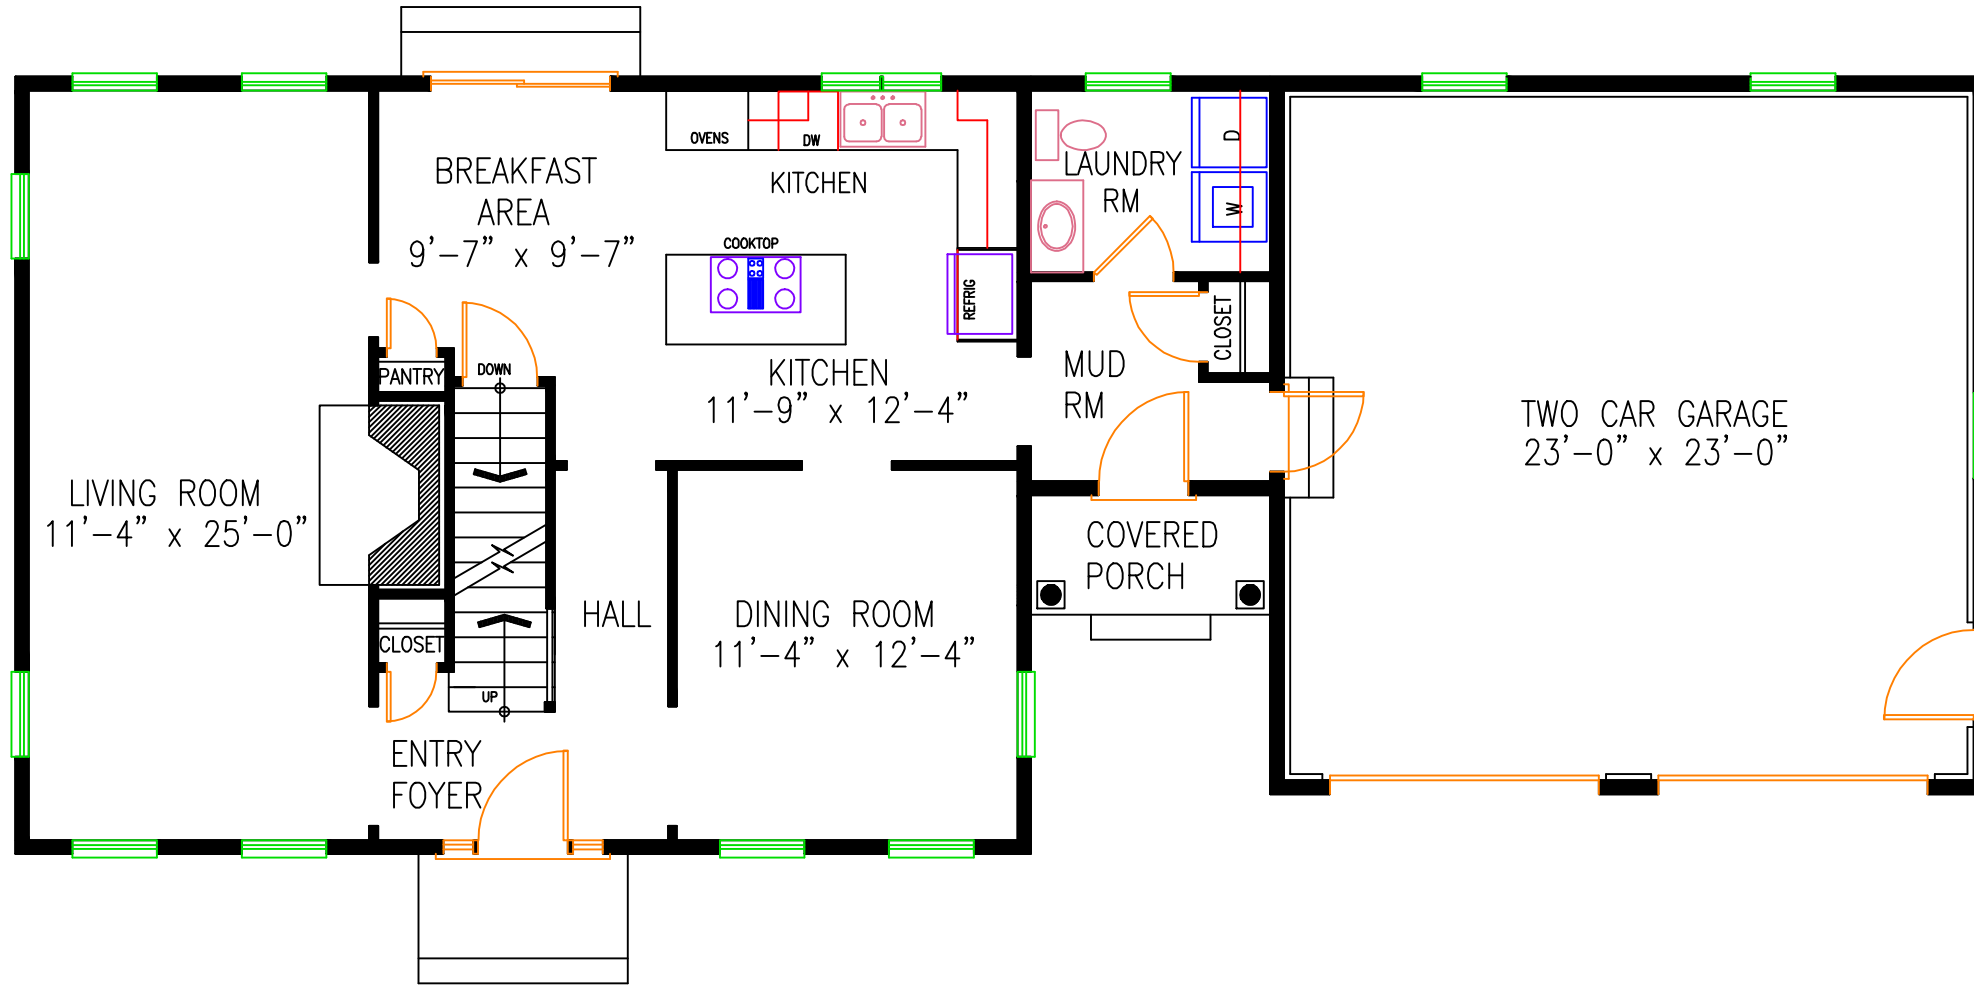

# 1855 SALTBOX

26' X 34' SALTBOX - 1855 SQ. FT.  
LIVING ROOM W/FIREPLACE, DINING ROOM, KITCHEN  
LAUNDRY ROOM, MUD ROOM, 2 CAR GARAGE  
3 BEDROOMS - 2 1/2 BATHS

FIRST FLOOR PLAN

SECOND FLOOR PLAN

JEFFERSON MILL DESIGN CO.