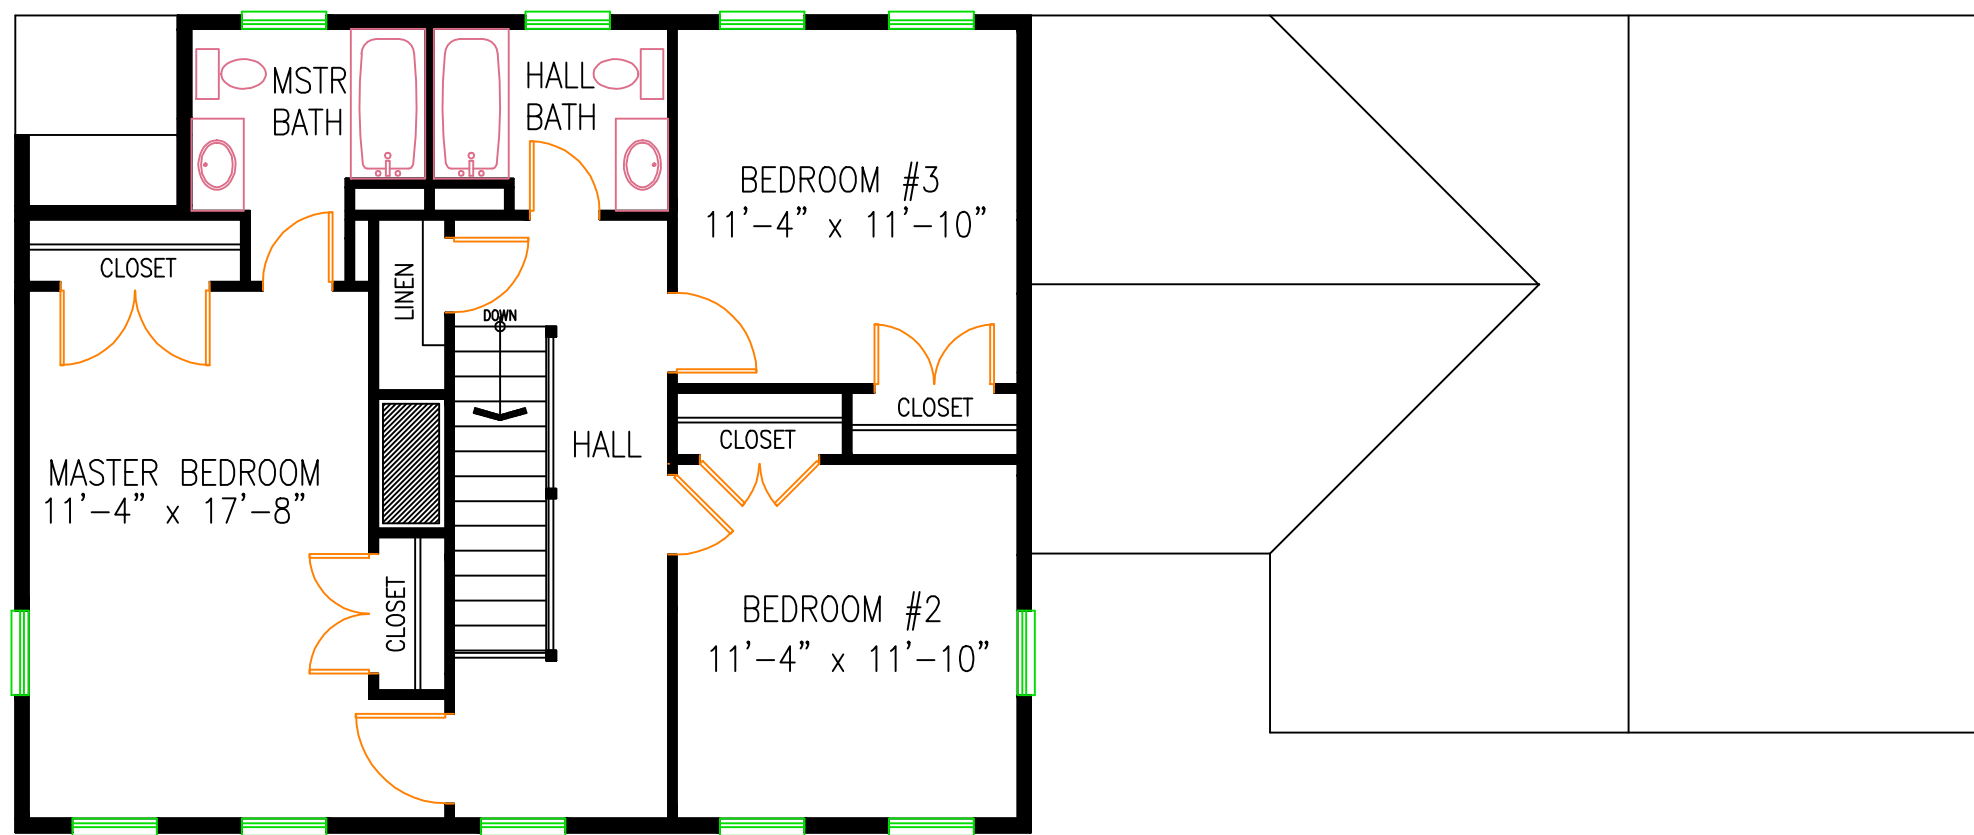

# 1855 SALTBOX

26' X 34' SALTBOX - 1855 SQ. FT.  
LIVING ROOM W/FIREPLACE, DINING ROOM, KITCHEN  
LAUNDRY ROOM, MUD ROOM, 2 CAR GARAGE  
3 BEDROOMS - 2 1/2 BATHS

FIRST FLOOR PLAN

SECOND FLOOR PLAN

JEFFERSON MILL DESIGN CO.