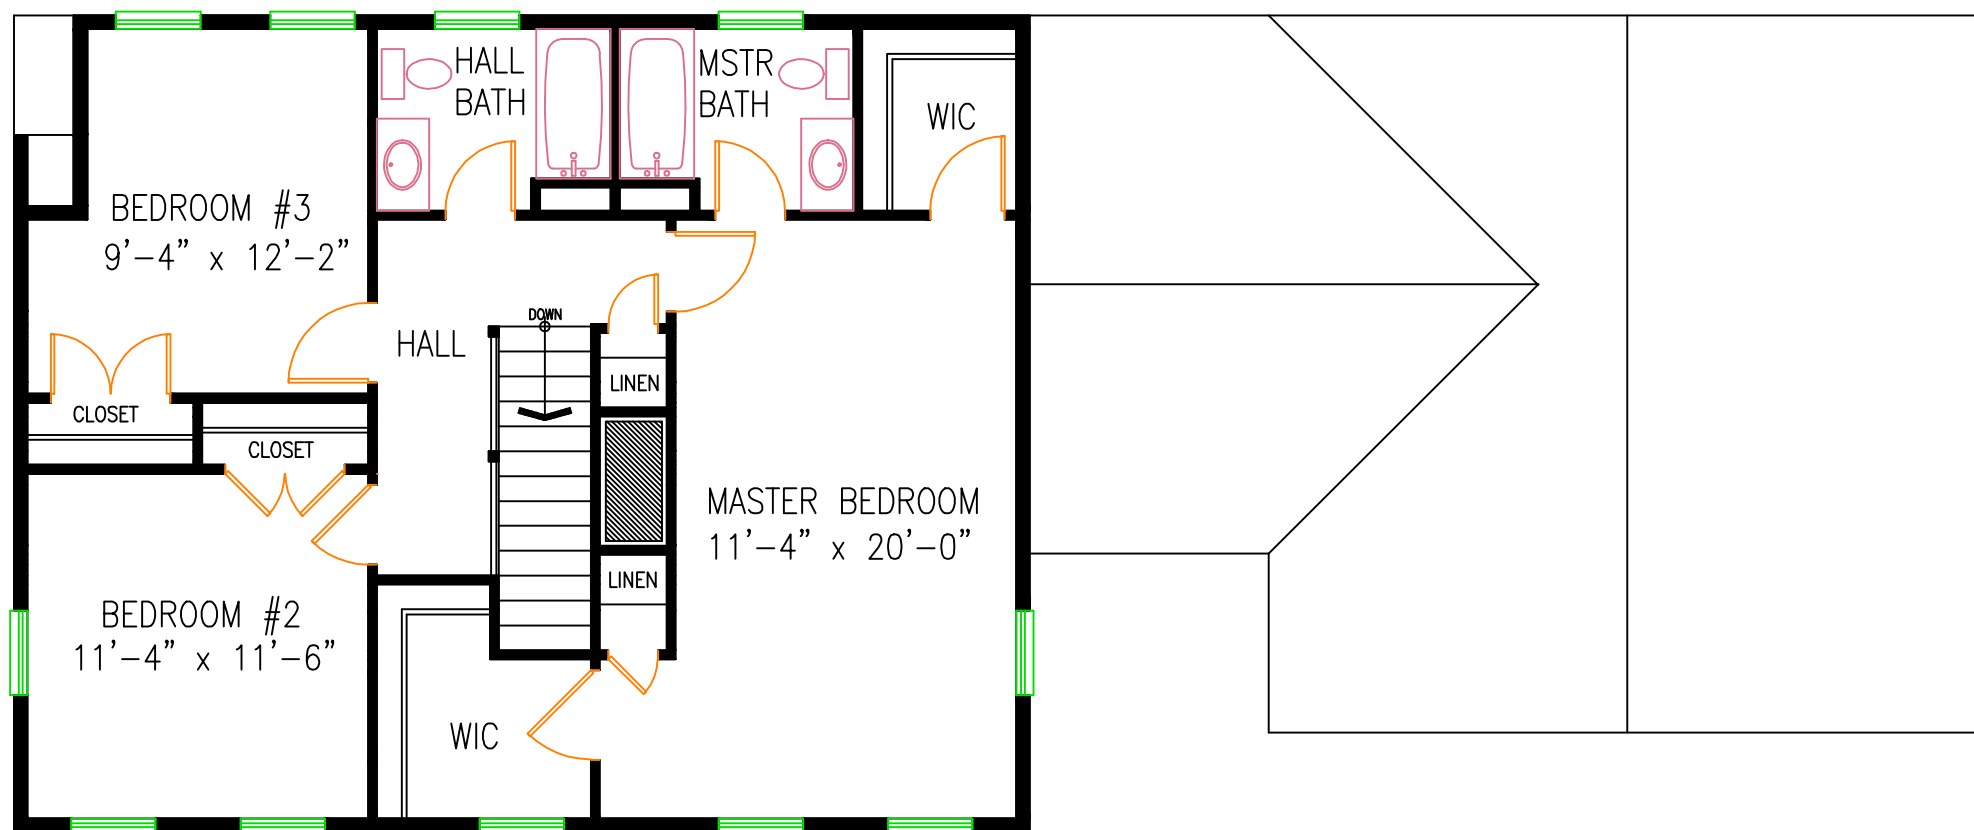

# 1880 SALTBOX

26' X 34' SALTBOX - 1880 SQ. FT.  
LIVING ROOM, DINING ROOM, KITCHEN, MUD ROOM  
FAMILY ROOM W/FIREPLACE, LAUNDRY ROOM  
2 CAR GARAGE, 3 BEDROOMS - 2 1/2 BATHS

FIRST FLOOR PLAN

SECOND FLOOR PLAN