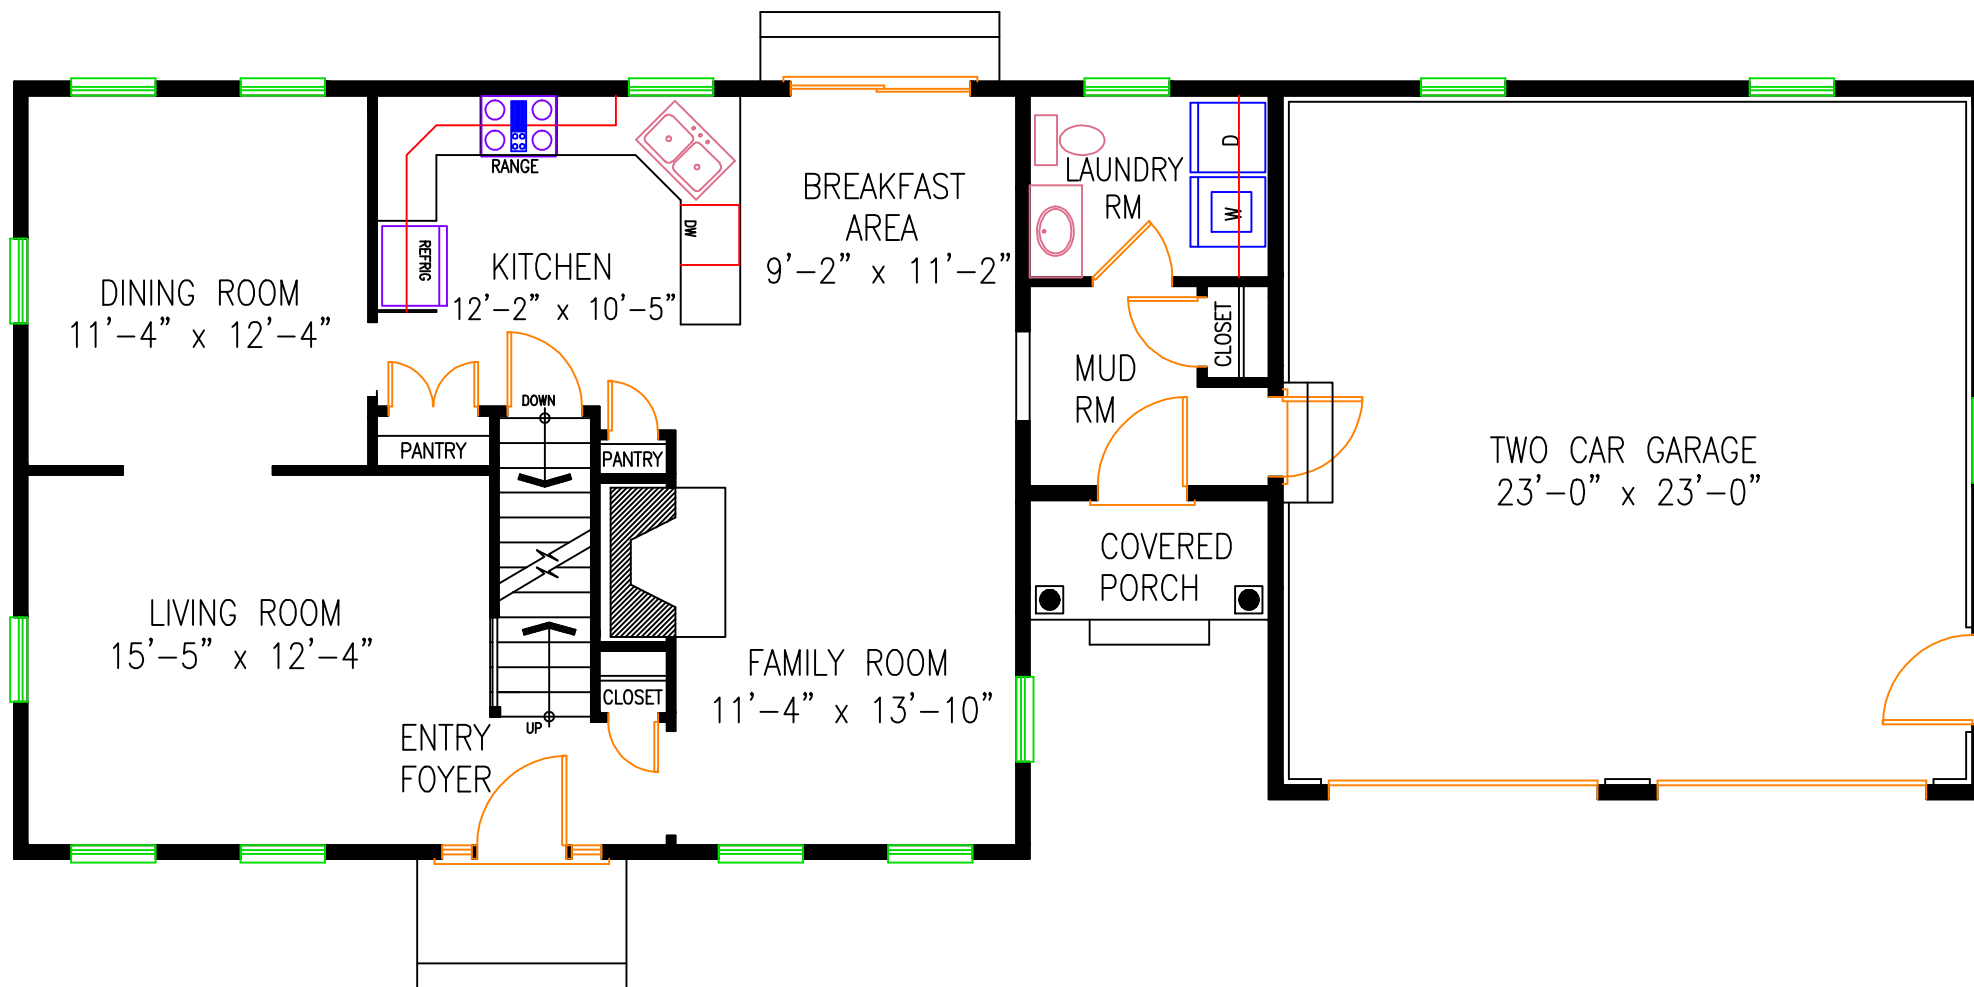

# 1880 SALTBOX

26' X 34' SALTBOX - 1880 SQ. FT.  
LIVING ROOM, DINING ROOM, KITCHEN, MUD ROOM  
FAMILY ROOM W/FIREPLACE, LAUNDRY ROOM  
2 CAR GARAGE, 3 BEDROOMS - 2 1/2 BATHS

FIRST FLOOR PLAN

SECOND FLOOR PLAN